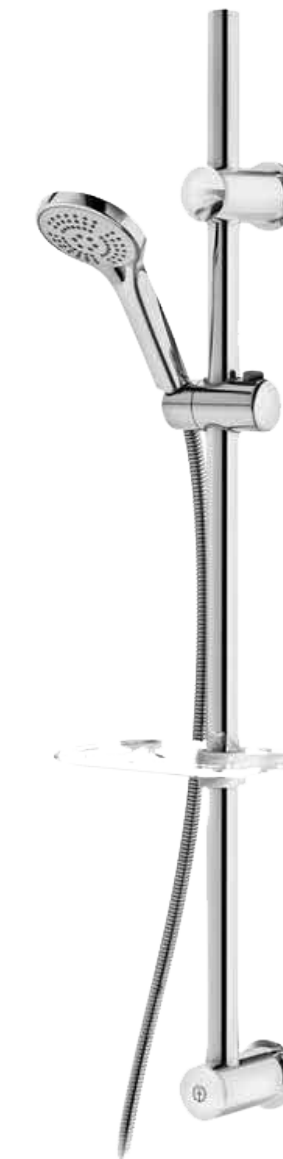

VIDE X ADAŽI

warm

FINISH

General tone of the walls

Veneer parquet 1-lip, natural oak

Door veneer, natural oak

Switches and sockets

Door handle

**Sink tap**  
Gustavsberg, chrome

**Sink**  
Villeroy & Boch

**Bath faucet**  
New Nautic, chrome

**Bathroom tile**  
Option 1  
60x60 cm

**Toilet**  
Gustavsberg

**Shower faucet**  
Gustavsberg, Atlantic  
chrome

**Bathroom tile**  
Option 2  
60x60 cm

**Vanity unit**

extra price

**Bath**  
Balteco Forma