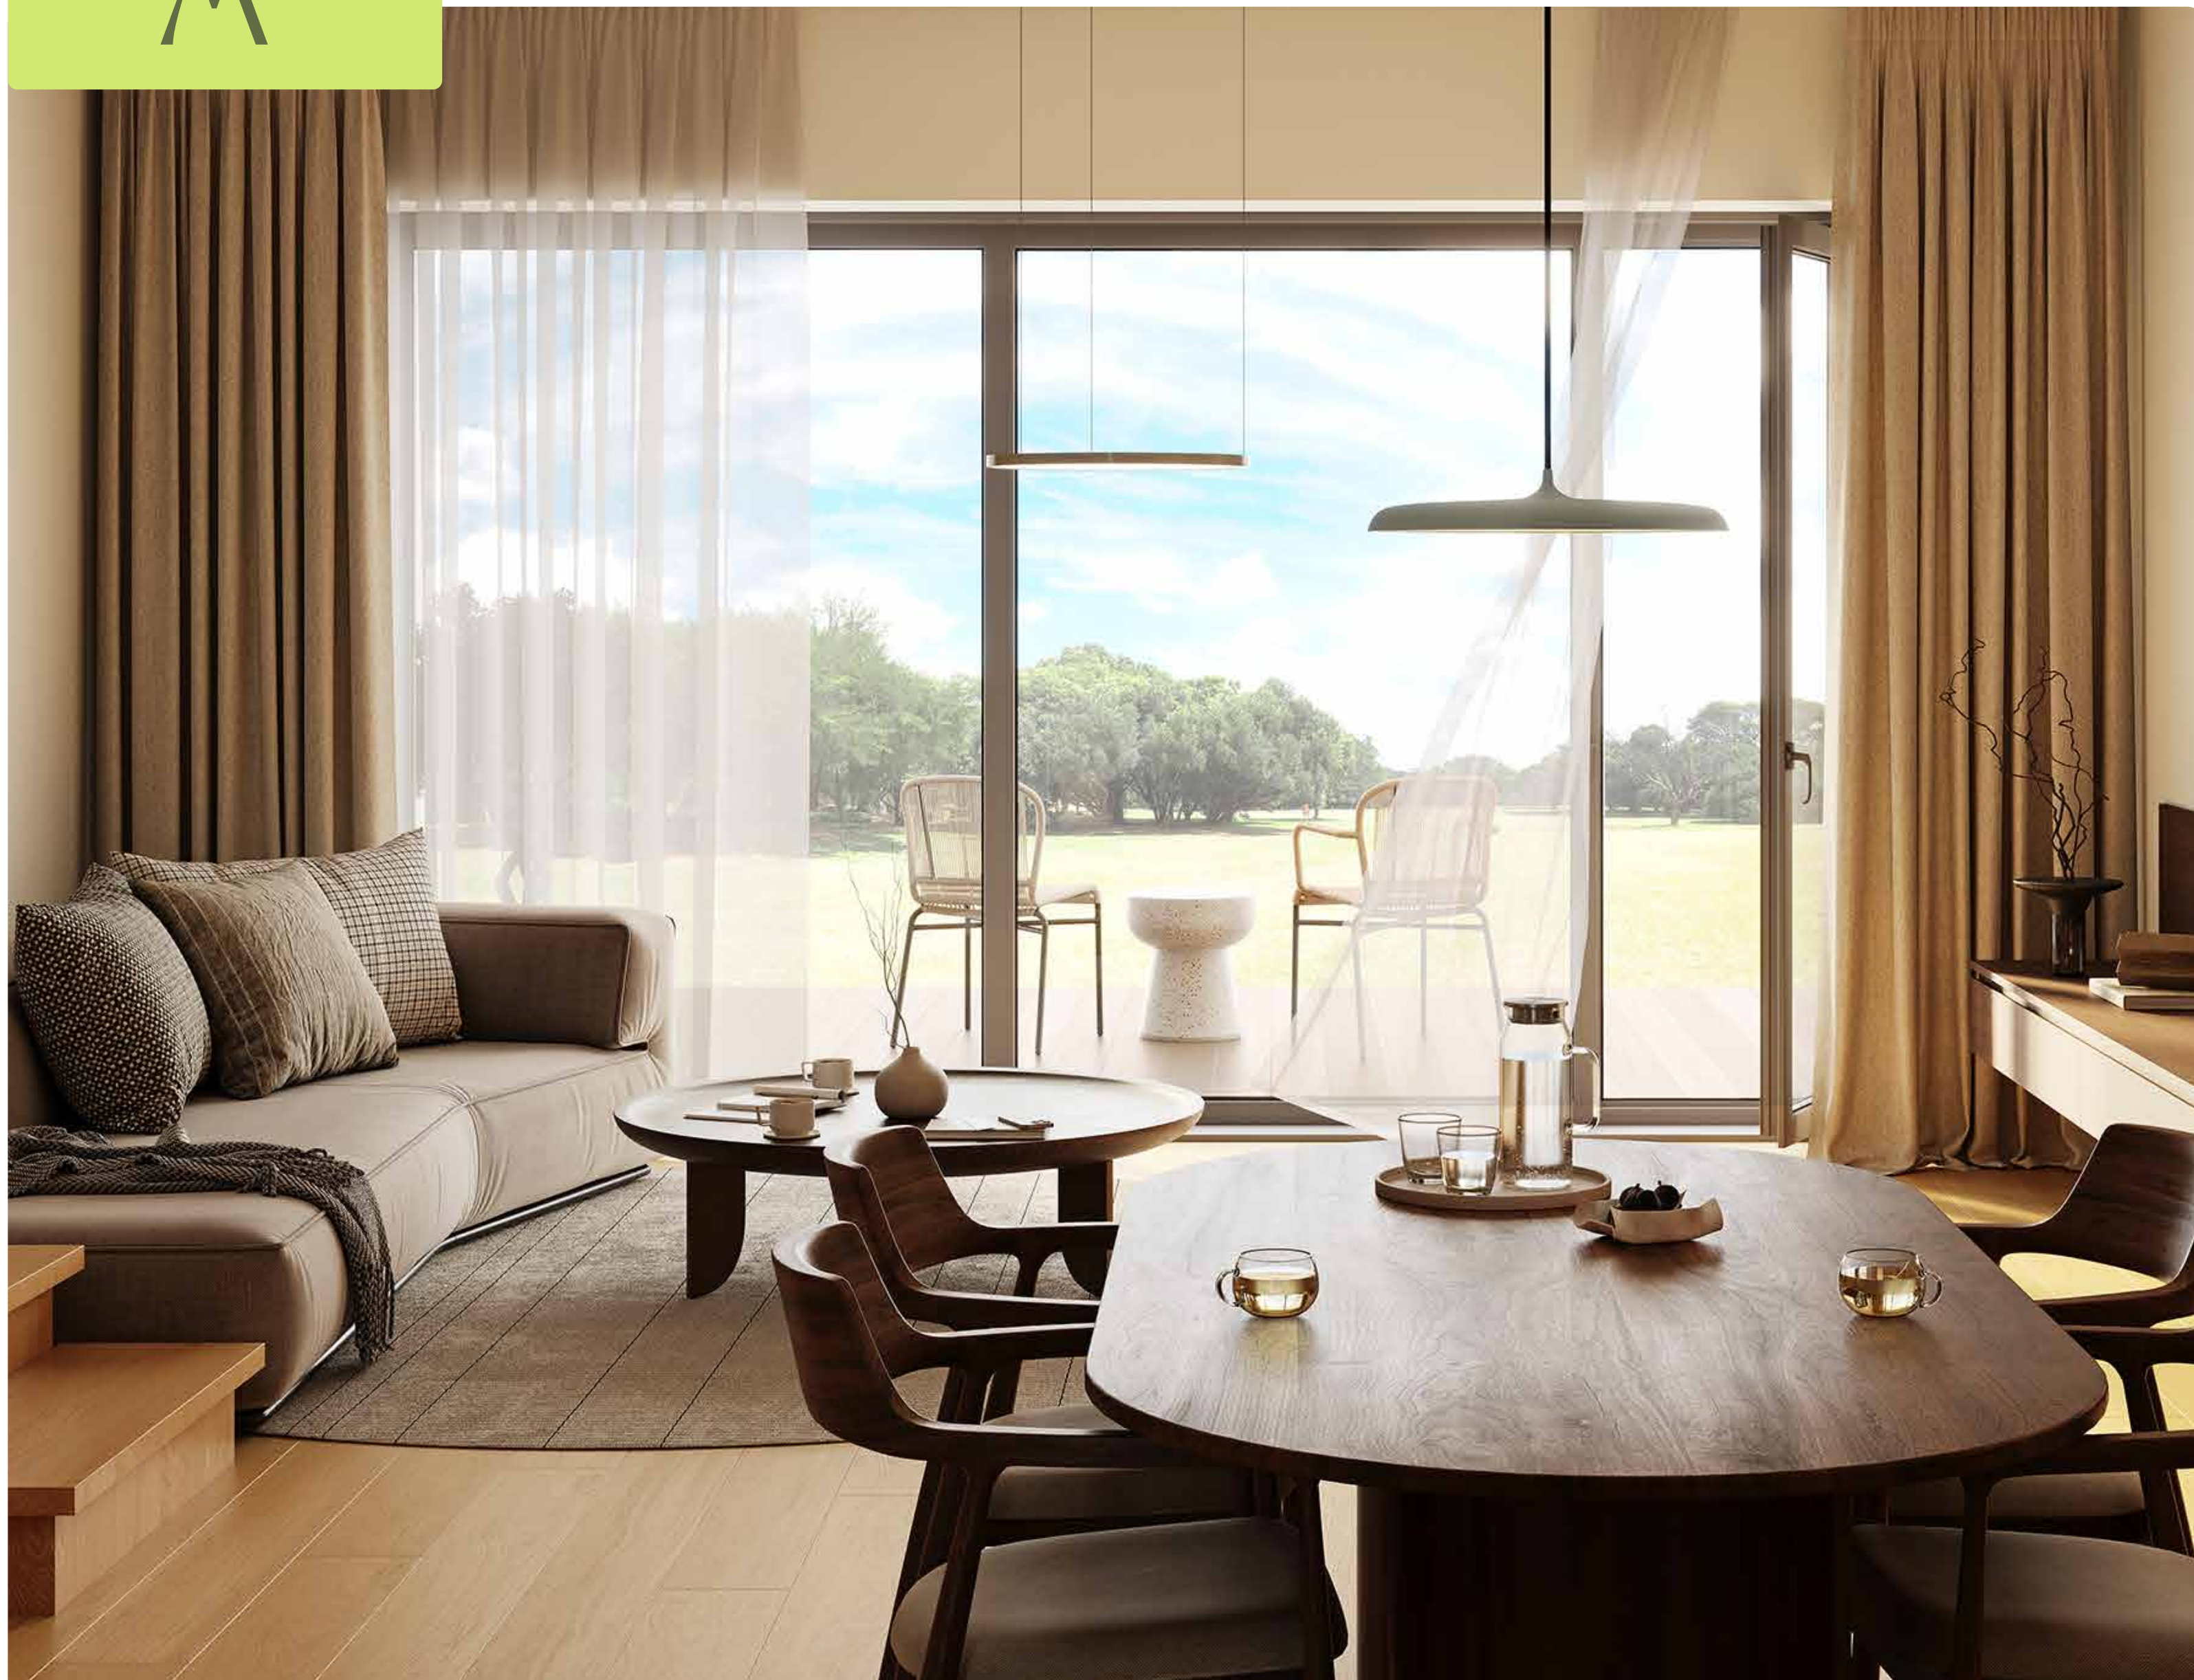

VIDE X ADAŽI

warm

FINISH

General tone of the walls

Veneer parquet 1-lip, natural oak

Door veneer, natural oak

Switches and sockets

Door handle

**Sink tap**  
Gustavsberg, chrome

**Sink**  
Villeroy & Boch

**Bath faucet**  
New Nautic, chrome

**Bathroom tile**  
Option 1  
60x60 cm

**Toilet**  
Gustavsberg

**Shower faucet**  
Gustavsberg, Atlantic  
chrome